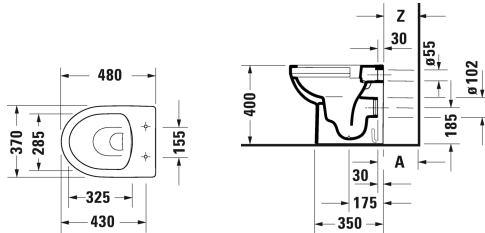

Duravit No.1 Toilet set floor standing Duravit Rimless® # 41840900A1

Toilet set floor standing Duravit Rimless®	Dimension	Weight	Order number
Packaging dimensions 510 x 386 x 465 mm			
Colors			
00 White Alpin			
Variant			
		24.500 kilogram	41840900A1

All drawings contain the necessary measurements which are subject to standard tolerances. They are stated in mm and are non-binding. Exact measurements, in particular for customised installation scenarios, can only be taken from the finished piece.