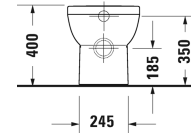

Duravit No.1 Toilet set floor standing Duravit Rimless® # 41840900A1

Toilet set floor standing Duravit Rimless®	Dimension	Weight	Order number
Packaging dimensions 510 x 386 x 465 mm			
Colors			
00 White Alpin			
Variant			
		24.500 kilogram	41840900A1

All drawings contain the necessary measurements which are subject to standard tolerances. They are stated in mm and are non-binding. Exact measurements, in particular for customised installation scenarios, can only be taken from the finished piece.